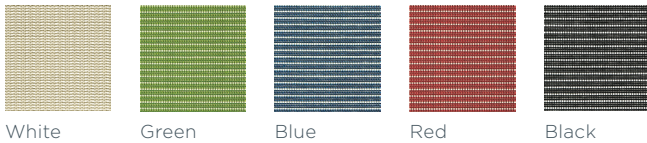

Verta

Task Chair

Verta is a high-performance chair that blends comfort with physical wellbeing. Regardless of body shape, our contoured back and adjustable seat align with a variety of vertebral forms and offer even distribution across pressure points. Featuring five mesh colors and two frame finishes, Verta's contemporary design is highly adaptive to suit any modern workplaces.

Features

- V-shaped back support
- Weight-activated motion
- 2D/4D Armrest Adjustment
- Seat Depth Adjustment

Verta Statement of Line

Task Chair

Overall Dimensions	39¾"–42⅞"H x 28⅜"W x 28⅜"D
Seat	16⅞"–19¾"H x 18¾"W x 16⅜"D - 18⅜"/16⅞"
Adjustable Arm	8¼"–12¼"H x 17⅞"–19⅞"W x 3½"D
Adjustable Lumber Height	2⅝"H (optional)

Mesh Back Colors

White Green Blue Red Black

Seat Fabric Colors

Alps Carambola Sky Blue Rose Pitch

Leather Back and Seat Colors

White Egg Shell Brown Demi Red Black

Back Carrier Finisher

Grey Black