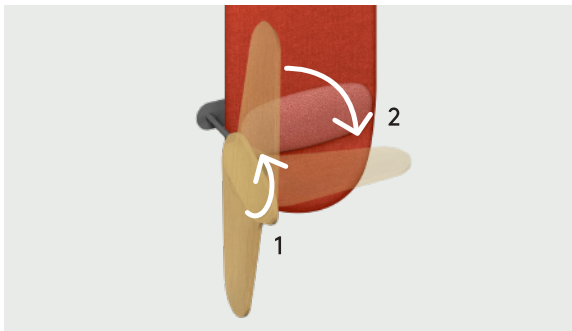

Beans Wall Pad with Writing Tablet
腰靠带桌板

Height-adjustable Backrest Support
可调节背部高度支撑腰靠软垫

Ergonomic Design Backrest
人体工学曲线造型腰靠软垫

Rotatable Writing Tablet
可旋转调较桌板

Rotatable Writing Tablet with New Cup Holder
手写板带新颖设计置杯架