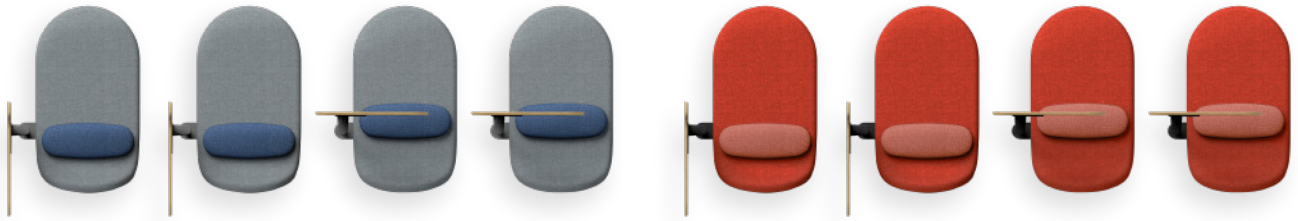

Beans

Product 产品	Width 宽度 (mm)	Depth 深度 (mm)	Height 高度 (mm)	Color 颜色	Material 物料
Beans Wall Pad with Tablet 腰靠带桌板	685	675	900	40 Fabric Colors, 2 MFC and 2 Powder Paint	Fabric, MFC, Powder Paint 布料、三聚氰胺板、 金属喷粉
Beans Wall Pad without Tablet 腰靠不带桌板	500	250	900	40 种布色、2 种三聚氰胺板与 2种金属喷粉颜色选择	

Beans Wall Pad with Writing Tablet
腰靠带桌板

Height-adjustable Backrest Support
可调节背部高度支撑腰靠软垫

Ergonomic Design Backrest
人体工学曲线造型腰靠软垫

Rotatable Writing Tablet
可旋转调较桌板

Rotatable Writing Tablet with New Cup Holder
手写板带新颖设计置杯架

Material Option 物料选择

Seat Fabric 座椅布料

American Oak (MO) 北美白橡
European Walnut (MW) 欧洲胡桃

Stone (ST) 岩灰
Ink Black (BL) 墨黑

Remarks 备注:

Color variations may occur on soft copies or printed matters. Please refer to swatch cards or actual product samples for color selection.
颜色可能因电子档或印刷效果而出现差异，当选择颜色时，可参考色卡或真实样本。