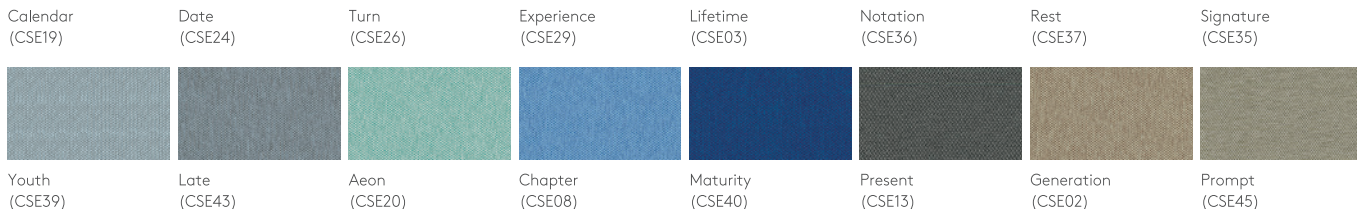

Beans

Product 产品	Width 宽度 (mm)	Depth 深度 (mm)	Height 高度 (mm)	Color 颜色	Material 物料
Beans Wall Pad with Tablet 腰靠带桌板	685	675	900	40 Fabric Colors, 2 MFC and 2 Powder Paint	Fabric, MFC, Powder Paint 布料、三聚氰胺板、 金属喷粉
Beans Wall Pad without Tablet 腰靠不带桌板	500	250	900	40 种布色、2 种三聚氰胺板与 2种金属喷粉颜色选择	

Beans Wall Pad with Writing Tablet
腰靠带桌板

Height-adjustable Backrest Support
可调节背部高度支撑腰靠软垫

Ergonomic Design Backrest
人体工学曲线造型腰靠软垫

Rotatable Writing Tablet
可旋转调较桌板

Rotatable Writing Tablet with New Cup Holder
手写板带新颖设计置杯架

Material Option 物料选择

Seat Fabric 座椅布料

American Oak (MO) 北美白橡
European Walnut (MW) 欧洲胡桃

Stone (ST) 岩灰
Ink Black (BL) 墨黑

Remarks 备注:

Color variations may occur on soft copies or printed matters. Please refer to swatch cards or actual product samples for color selection.
颜色可能因电子档或印刷效果而出现差异，当选择颜色时，可参考色卡或真实样本。