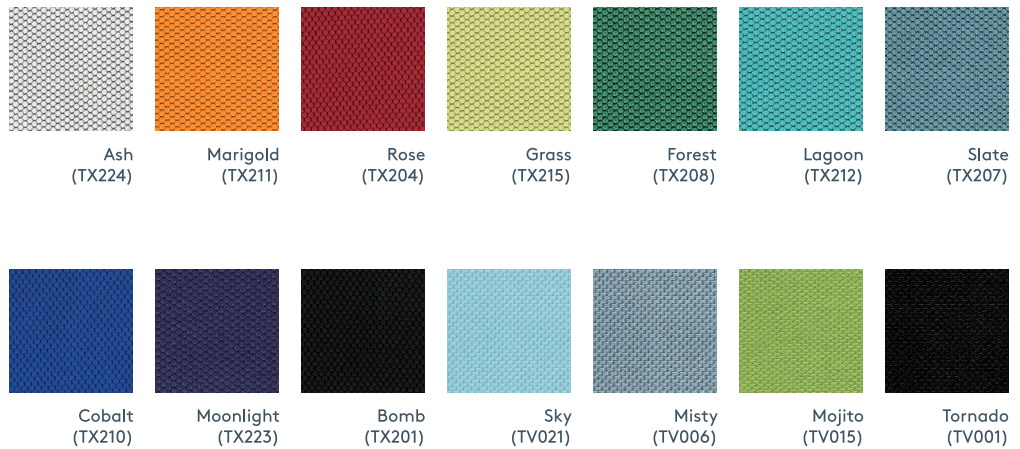

S/ash

Material Option 物料选项

Seat Fabric 座椅布料

- The plastic back/seat and metal frame color combination is fixed and cannot be selected upon preference. Color variations may occur on soft copies or printed matters. Please refer to actual product samples for color selection.
- 产品的塑料背/座椅及金属架颜色是固定的，不可自选搭配。颜色可能因电子档或印刷效果而出现差异，当选择颜色时，可参考真实样本。