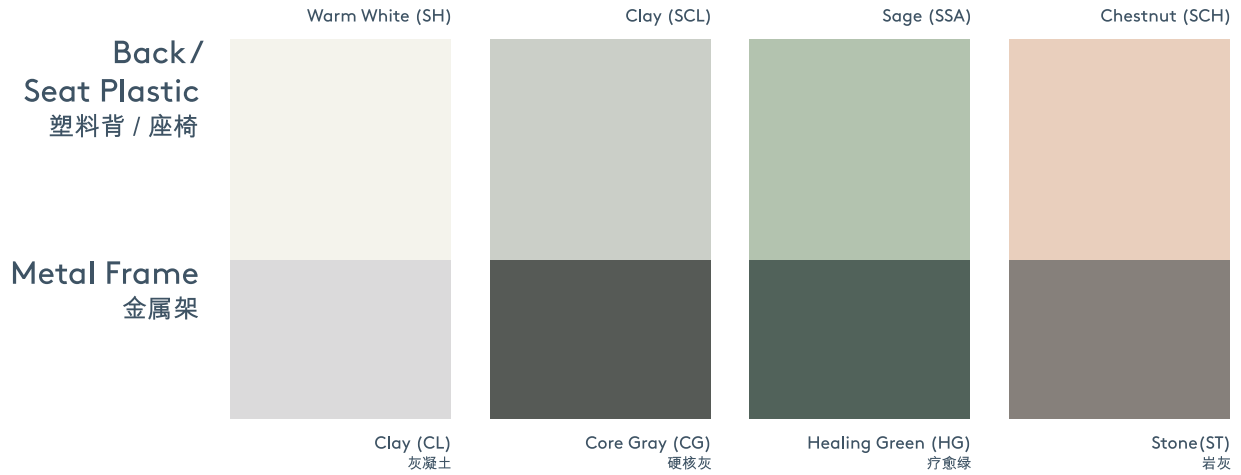

S/ash

Material Option 物料选项

Seat Fabric 座椅布料

- The plastic back/seat and metal frame color combination is fixed and cannot be selected upon preference. Color variations may occur on soft copies or printed matters. Please refer to actual product samples for color selection.
- 产品的塑料背/座椅及金属架颜色是固定的，不可自选搭配。颜色可能因电子档或印刷效果而出现差异，当选择颜色时，可参考真实样本。