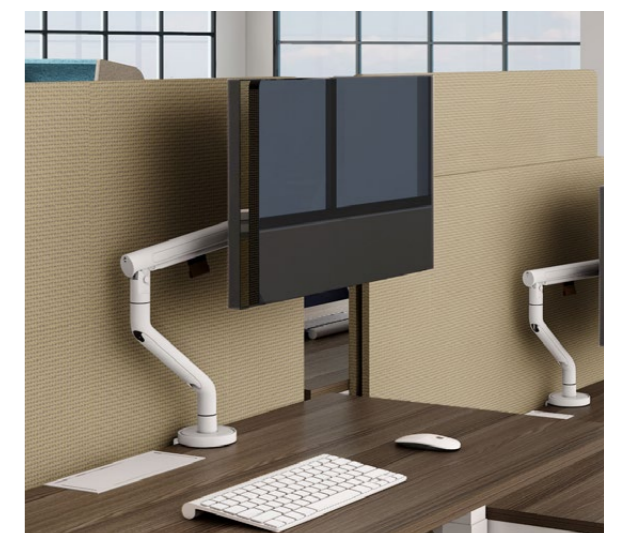

Avail Height-Adjustable Bench  
With Desk Mount Frameless Screen  
Trus Chair

Avail 升降共享台 带无框挂台屏风  
Trus 座椅

## Workplace Wellness Ergonomics and Movements

健康的办公空间：贴合人体设计

Movement and good ergonomic designs at the workplace not only improve overall employee wellbeing, but also help to raise productivity and engagement. The Avail height-adjustable workstation, includes height-adjustable desks, monitor arms and ergonomic chairs, which make it easy to maintain ideal posture and line of sight.

贴合人体工学与运动的办公空间设计，不仅改善员工的身心健康，更有助于提高生产力和工作投入感。完备的Avail升降工作台组合，包括升降台、显示器支架和贴合人体设计的座椅，可随时让员工保持理想的办公姿势，拥有良好视线，带来健康的办公空间体验。

Monitor Arm 显示器支架

Ergonomic monitor arm help users set their screen at the correct position spot to encourage good posture.

贴合人体工学设计的显示器支架能帮助使用者将显示屏设置于正确的位置，以保持其良好正确的姿势。