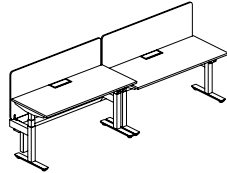

Height-Adjustable Bench
(Single)
单边共享升降台
W: 1400,1500,1600,1800, 2200
D: 700,800,900,1000
H: 690-1025