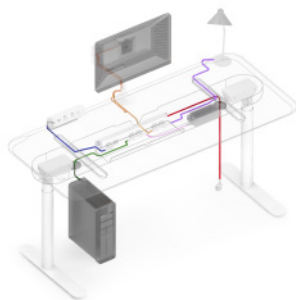

Power Management

走线管理

Master Power Socket
主电源插座