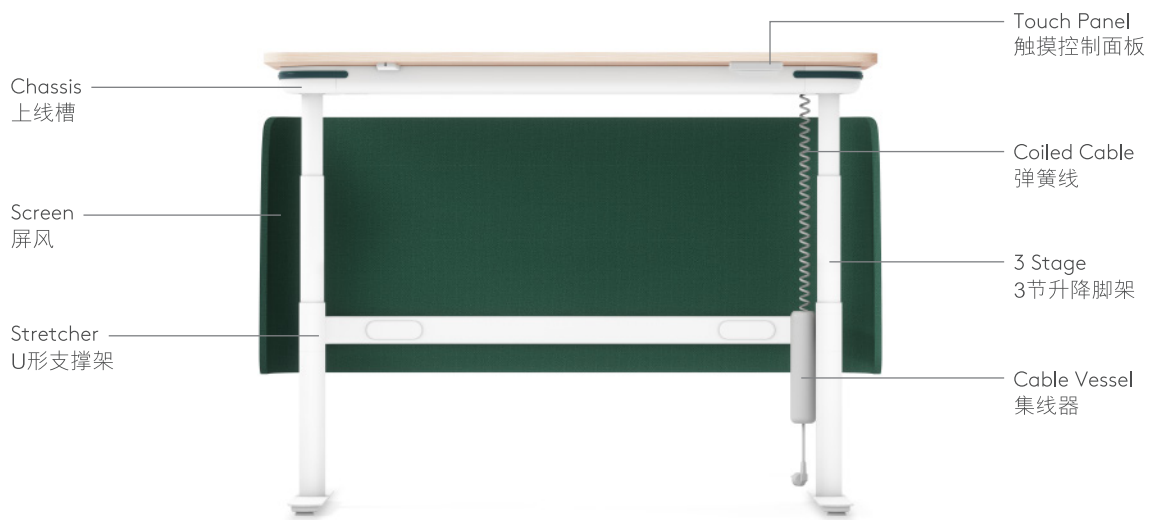

# Duplex

Product 产品	Width 宽度 (mm)	Depth 深度 (mm)	Height 高度 (mm)	Color 颜色	Material 物料
Desktop for HAD 独立升降台面	1,400/ 1,500/ 1,600/ 1,800	600/ 700	25	8 MFC Color Option 8 种三聚氰胺板 颜色选择	MFC, Fabric, Powder Paint 三聚氰胺板、布料、 金属喷粉
Oblong Desktop for eHAD 可移动升降台椭圆台面	1,200/ 1,400	700			
HAD Adjustable Leg 独立升降台脚架	1,400/ 1,500/ 1,600/ 1,800	600/ 700	650-1,250	3 Powder Paint Color Option 3种金属喷粉 颜色选择	
Fixed leg for Single Desk 独立桌固定脚架			750		
eHAD Adjustable Mobile Leg for Oblong Worktop 椭圆台面可移动脚架	1,200/ 1,400	600	650-1,250		
Inbound L Shape Long Wave Screen (L/R) 挂台L型长弧屏风 (左/右)	1,400/ 1,500/ 1,600/ 1,800	530	1,050/1,150	35 Fabric Colors Option 35 种布色可选择	
Inbound L Shape Short Wave Screen (L/R) 挂台L型短弧屏风 (左/右)		280			
Suspended Center Straight Screen 悬挂中间直屏风		30	1,100/1,200		
Suspended L Shape Long Wave Screen (L/R) 悬挂L型长弧屏风 (左/右)		550/580			
Suspended L Shape Short Wave Screen (L/R) 悬挂L型短弧屏风 (左/右)		250/280			
Suspended U Shape Short Wave Screen 悬挂U型短弧屏风		250/280			
Floor Center Straight Screen 落地中间直屏风		30			
Floor Side Straight Screen(L/R) 落地直边侧屏风 (左/右)		1,200			
Floor Side Wave Screen(L/R) 落地弧边侧屏风 (左/右)		1,200			
Floor L Shape Long Wave Screen (L/R) 落地L型长弧屏风 (左/右)		590/620			
Floor L Shape Short Wave Screen (L/R) 落地L型短弧屏风 (左/右)		350/400			
Floor U Shape Short Wave Screen 落地U型短弧屏风		350/400			
Floor S Shape Short Wave Screen 落地S型短弧屏风		670/770			
Floor S Shape Long Wave Screen 落地S型长弧屏风		1,150/1,210			
Floor S Shape Center Connected Screen (L/R) 落地S型中间连接屏风 (左/右)		650			
Oblong L Shape Screen For eHAD (L/R) eHAD专用椭圆L型屏风 (左/右)	1,200/ 1,400	570	49 Fabric Colors Option 49 种布色可选择		

Typical  
组合

Duplex Height-adjustable Single Desk  
with Suspended Straight Screen  
独立升降台  
带悬挂直屏风

Duplex Height-adjustable Single Desk  
with Suspended U Short Wave Screen  
独立升降台  
带悬挂U形短弧屏风

Duplex Back-to-back Height-adjustable Desk  
with S Short Wave Floor Screen  
背靠背双人升降台  
带S形短弧落地屏风