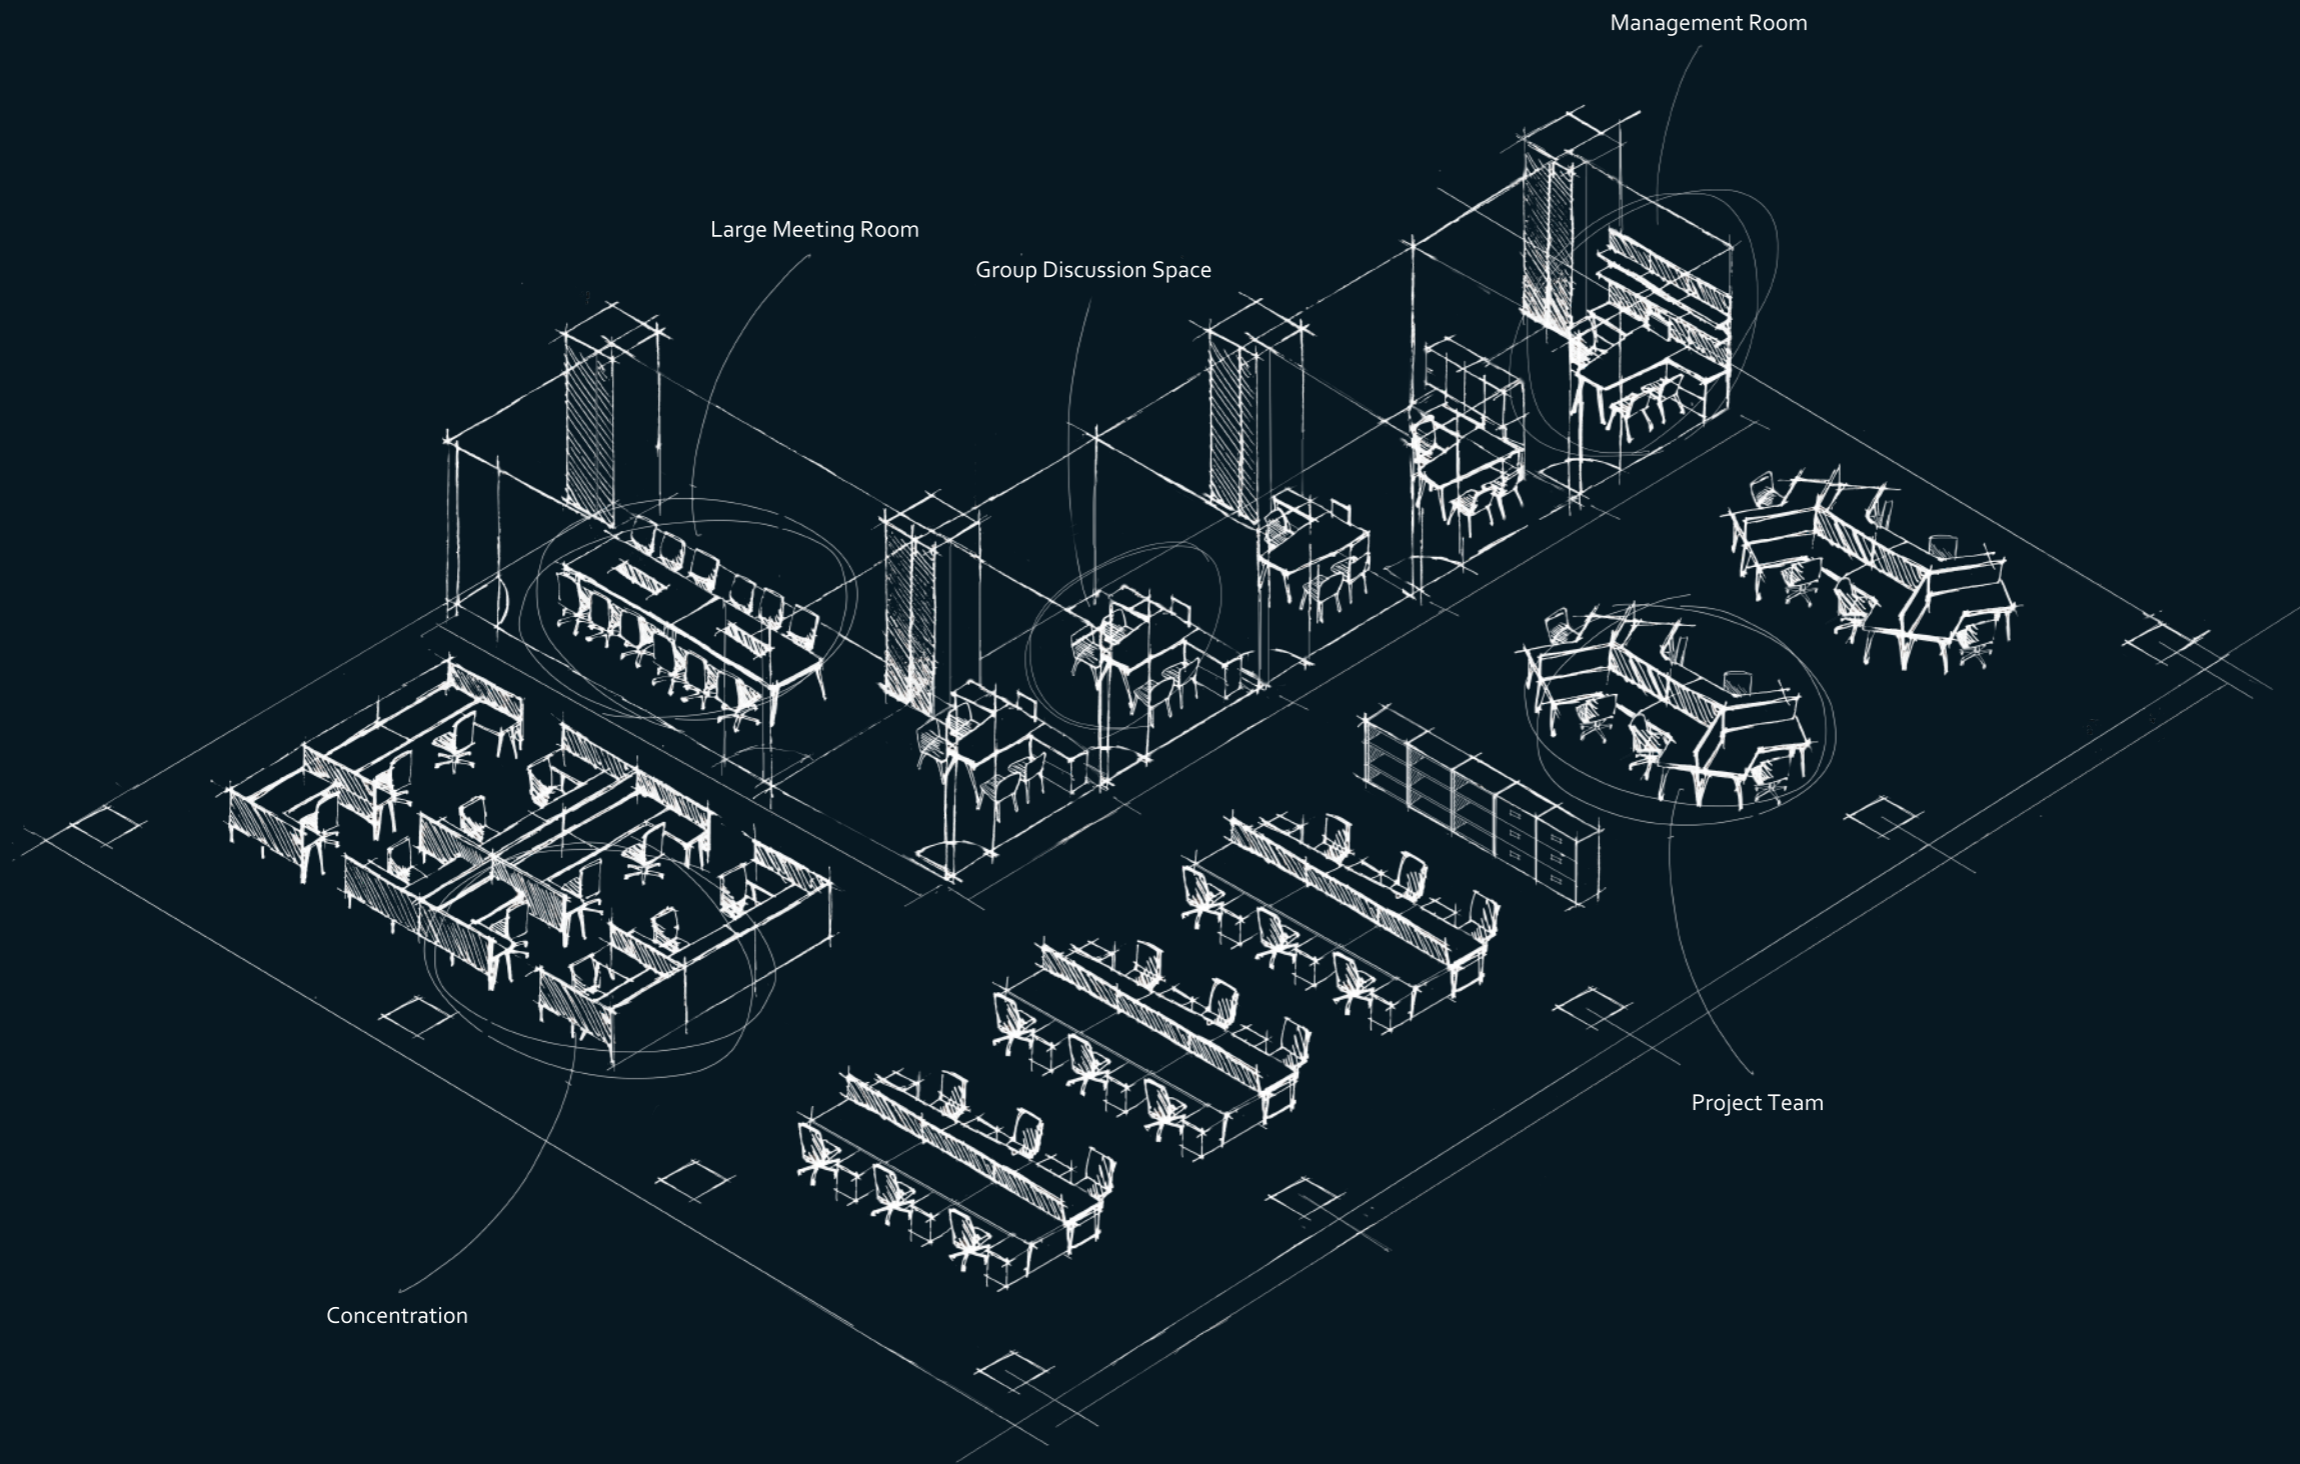

Providing more choices

Private office, individual workspaces,  
and open team and group areas that achieve a balance  
by SAIBI.

Double Long Bench

120° Bench

L-Shape Desk

Conference Table