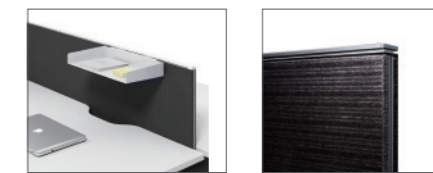

## Options

Double Bench with Desk Up Screen

Single Bench with Desk Mount Screen

Movable Divider Screen

## Desktop Panel & Options

Aluminum Frame with Magnetic Surface (White)

Aluminum Frame with Magnetic Surface (Silver)

Personnel Name Plate

Department Name Plate

Document Tray

Document Tray with Pen Holder

Document Hanging Case