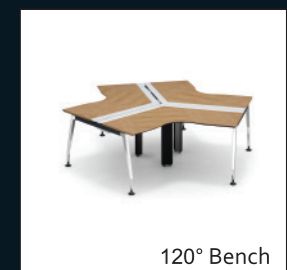

Providing more choices

Private office, individual workspaces,  
and open team and group areas that achieve a balance  
by SAIBI.

Double Long Bench

120° Bench

L-Shape Desk

Conference Table