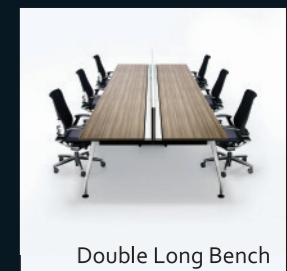

Providing more choices

Private office, individual workspaces,  
and open team and group areas that achieve a balance  
by SAIBI.

Double Long Bench

120° Bench

L-Shape Desk

Conference Table