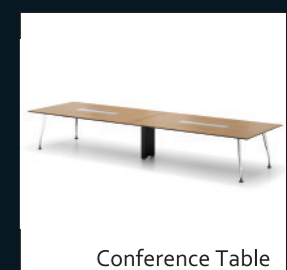

Providing more choices

Private office, individual workspaces,  
and open team and group areas that achieve a balance  
by SAIBI.

Double Long Bench

120° Bench

L-Shape Desk

Conference Table