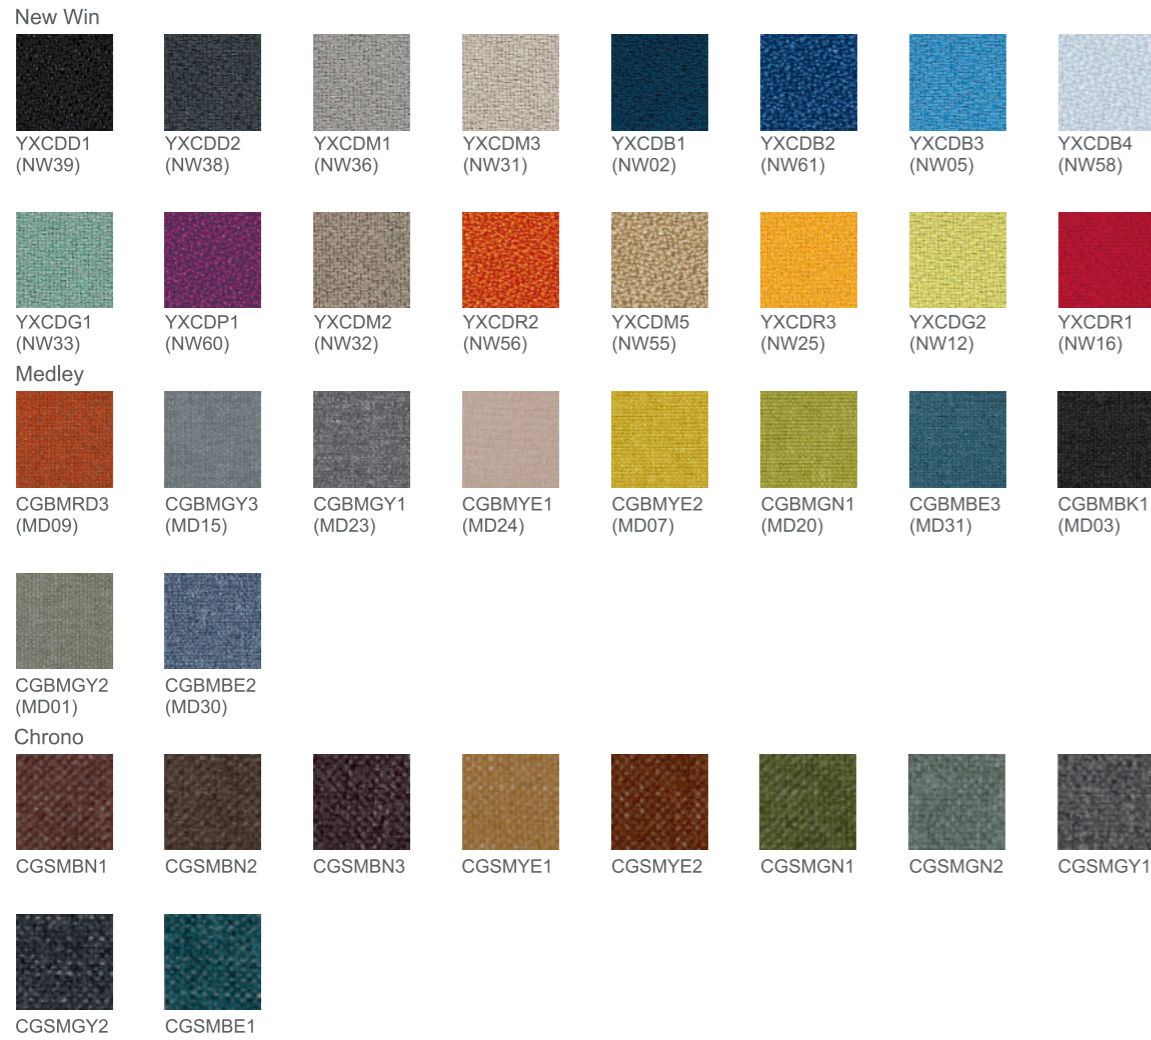

## Desktop Color

## Fabric Color for Screen Panels