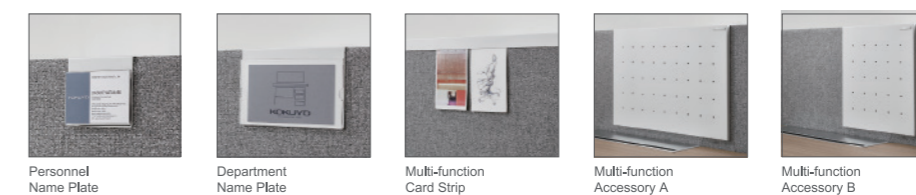

Personnel Name Plate

Department Name Plate

Multi-function Card Strip

Multi-function Accessory A

Multi-function Accessory B

Cable Management