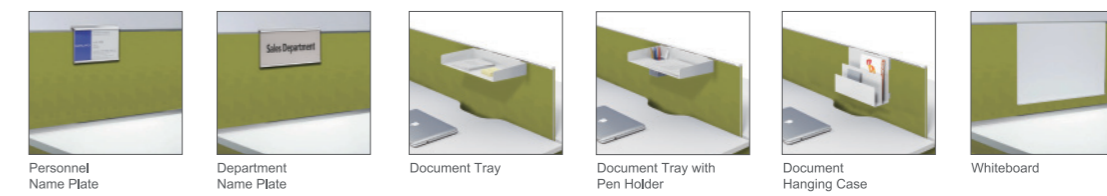

## Options

Double Bench with Desk Up Screen

Single Bench with Desk Mount Screen

Movable Divider Screen

## Desktop Panel & Options

Aluminum Frame with Magnetic Surface (White)

Aluminum Frame with Magnetic Surface (Silver)

Personnel Name Plate

Department Name Plate

Document Tray

Document Tray with Pen Holder

Document Hanging Case