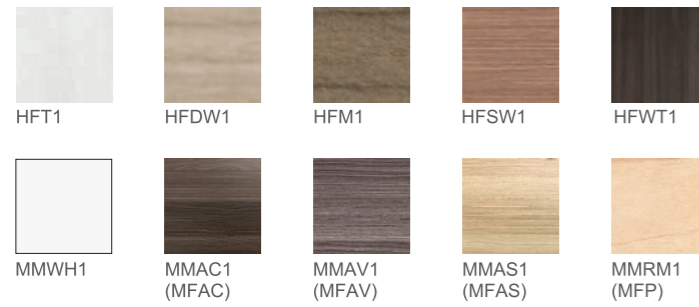

Providing more choices

Private office, individual workspaces,  
and open team and group areas that achieve a balance  
by SAIBI.

Double Long Bench

120° Bench

L-Shape Desk

Conference Table

## Desktop Color

## Fabric Color for Screen Panels