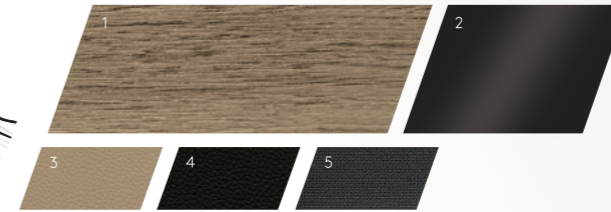

Mount Fuji 富士山

1. Almond Natural Oak 榛果天然白橡 (AO-SLMOP)
2. Pitch Black 暗夜黑 (PBK)
3. Tortilla 褐玉米 (2010-34)
4. Caviar 黑鱼子 (2010-70)
5. Medley Universe 60999 (MD03)