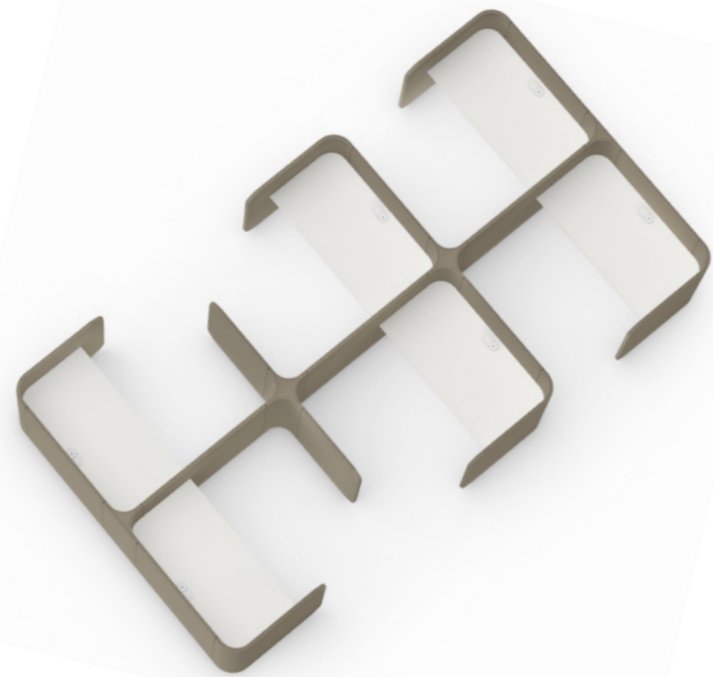

Bay Stay

静享岛

Reconfiguration Enhances Team Productivity
万变重组方案 打造高绩效团队

Bay Stay easily forms stand-alone units through joining panels, allowing teams to stay together through larger rectangular configurations, while also providing privacy to suit changing task needs. Diverse planning means multiple combinations and scenarios match team growth, with organizational restructuring and allowing for the changes of working styles. Convenient power supply connects to all electrical devices, ensuring user experiences are productive and flexible.

Bay 静享岛是由独立屏风连接组合而成的超大长方形屏风系统，满足团队在不同工作任务中私密或协作的需求，有助提升工作效率。不拘一格的重组方案，能快速适应企业架构重组、团队成员增加和工作模式的转变，让团队协作卓有成效。Bay 静享岛设有丰富的电源设备、充电便捷，让您尽享灵活布局的工作体验。