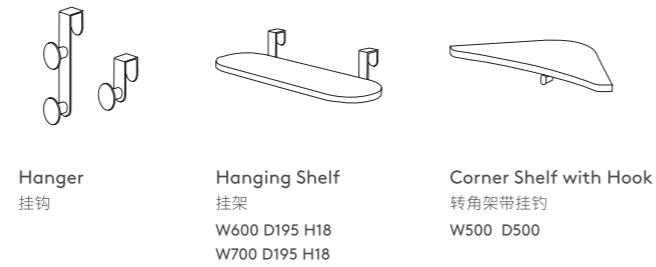

Hanging Shelf
挂架

Corner Shelf with Hook
转角架带挂钩

Power Supply 电源设备

LX2 Embedded Power Module
LX2嵌入式电源模块

Desk Mounted Power Module
桌上电源模块

Endless Layouts. Infinite Possibilities. 无穷的布局 无限的可能

Simple but dynamic, Bay is easily modified to fit any feasible workplace setting, allowing you to effortlessly create your ideal space.

Bay Wavy
海涛站

Bay Zigzag
Z形站

Statement of Line 产品线

Modular Elements 模组元素

Worktop Shape Option 工作台面形状选择

Accessory 配件

Power Supply and Cable Management 电源设备及走线管理

Storage System 存储系统