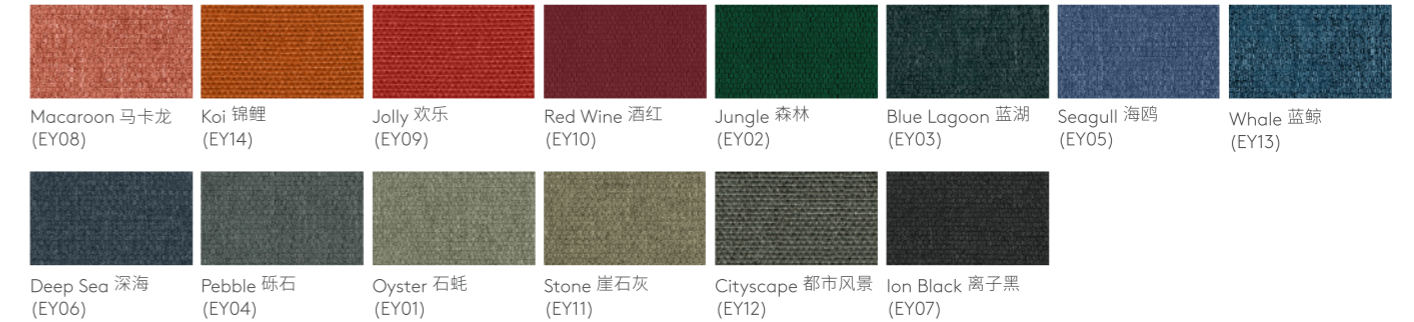

Material Options 物料选择

Era

Medley

Elvy

Sunday

Blazer

MFC 三聚氰胺板

Powder Paint 金属喷粉

Remarks 备注:

Color variations may occur on soft copies or printed matters. Please refer to swatch cards or actual product samples for color selection.
颜色可能因电子档或印刷效果而出现差异。当选择颜色时，可参考色卡或真实样本。

More material color options are available for selection in Lamex Colorbook. Please consult your sales representatives or dealers for more information.
备有更多物料颜色选择，可参考美时彩集，详情请向销售代表或经销商查询。