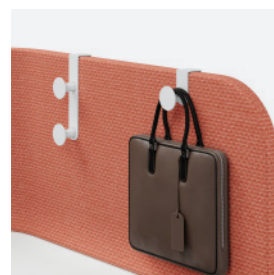

Round Edge Worktop with Sidekick
圆角台面配多用途文件柜

Straight Edge Worktop with Fixed Pull-out Pedestal
直角台面配固定拉手抽屉柜

Return Cabinet - Only for Bay Focus (Enclosed Version)
边柜组合 - 适用于驰想站(封闭式)

Accessory 配件

Hanger
挂钩

Hanging Shelf
挂架

Corner Shelf with Hook
转角架带挂钩

Power Supply 电源设备

LX2 Embedded Power Module
LX2嵌入式电源模块

Desk Mounted Power Module
桌上电源模块

Endless Layouts. Infinite Possibilities. 无穷的布局 无限的可能

Simple but dynamic, Bay is easily modified to fit any feasible workplace setting, allowing you to effortlessly create your ideal space.