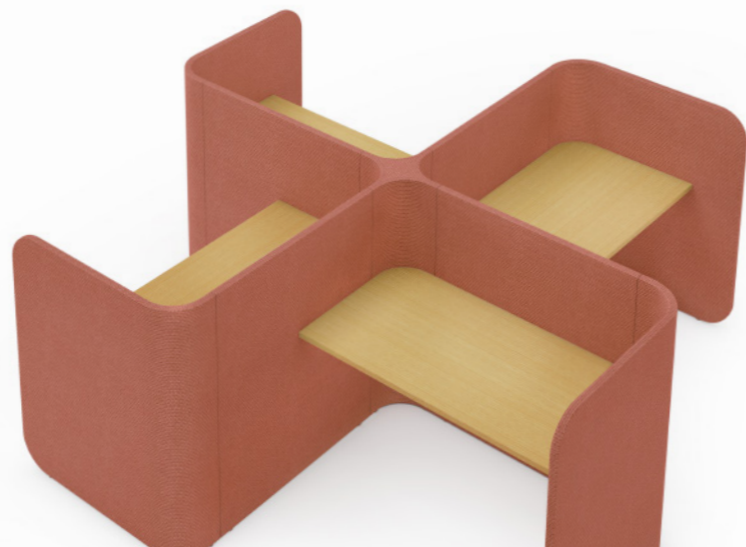

Bay 驰想站是个人单独使用的工作位，简洁清新、让您享有高度的隐私和舒适的办公。当您专注工作时，Bay 有助于提升工作效率与绩效。同时，它还是移动办公人员快速便捷的临时工作站，让您在临时办公或长时间会议后享有临时休憩的区域。

Bay Inspiration

灵感站

Multifunctional Appeal

魅力迷人 功能多样

Bay Inspiration pods' dynamic styles cater to individual needs for privacy and teamwork, fostering good relationship and interactions between members.

Bay Zigzag's interactive workstation shares information efficiently with neighboring colleagues for convenient discussions, while the border partition offers enhanced privacy to divide work and collaborative areas. Bay Rotary allows you to focus; to think, write, read, create or retreat. Bay Wavy's innovative panel system is appealing, for intriguing charisma and excitement.

Bay 灵感站拥有多种创意组合、风格多样，有助迎合个人私密和团队协作的需求，有助提升员工之间友好的联系和互动交流，令工作效率倍增。

Bay Z形站可让您与邻里同事进行轻松的信息共享和便捷的讨论；Z形外包屏风的独特设计，有效将工作区与协作休闲区细致划分，令环境更加美观大方，提升隐私保护。Bay 太极站让您静享其中，轻松实现专注、思考、写作、阅读、创意或休憩等多种活动模式。Bay 海涛站的屏风，采用创意新颖的波浪形设计，时尚迷人，让您动力焕发，神采奕奕。

Bay Linear

直排站

Adaptive Growth
随心组合 灵活延伸

Bay Linear offers spatial comfort, with simple, effective visual privacy. Pods connect in rows for alternative desk setups, giving mobile teams personal workspaces to enhance performance. Little space is used, as they flexibly scale up or down due to the number of staff shifts or layout changes, adapting to your needs or space constraints.