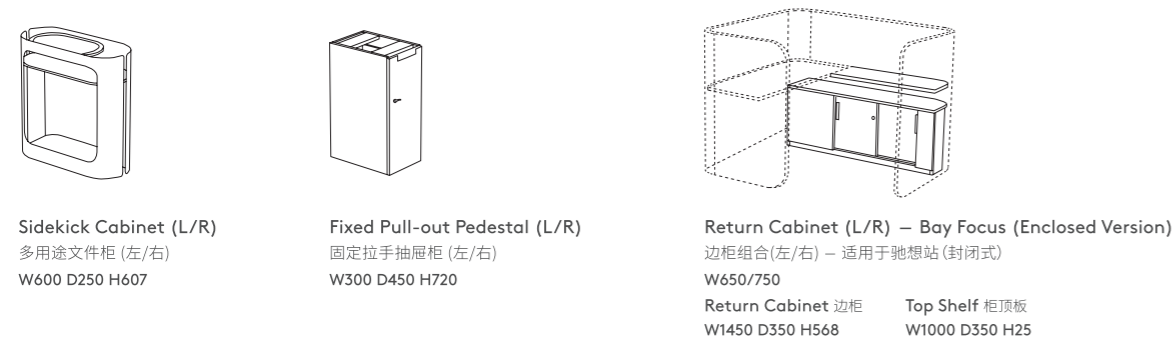

Hanging Shelf
挂架

Corner Shelf with Hook
转角架带挂钩

Power Supply 电源设备

LX2 Embedded Power Module
LX2嵌入式电源模块

Desk Mounted Power Module
桌上电源模块

Endless Layouts. Infinite Possibilities. 无穷的布局 无限的可能

Simple but dynamic, Bay is easily modified to fit any feasible workplace setting, allowing you to effortlessly create your ideal space.

Bay Wavy
海涛站

Bay Zigzag
Z形站

Statement of Line 产品线

Modular Elements 模组元素

Worktop Shape Option 工作台面形状选择

Accessory 配件

Power Supply and Cable Management 电源设备及走线管理

Storage System 存储系统