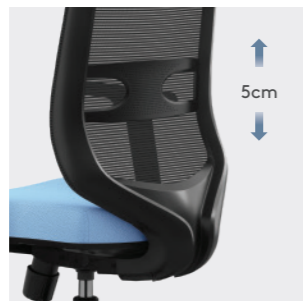

Adaptive Lumbar Support
Esen's chic lumbar support aligns with its smooth contours, offering personalized comfort with a 5cm adjustment range.

贴合人体的腰支撑
Esen 雅致时尚的腰支撑配以流畅优美的外观，可提升个性化的座感舒适，腰支撑上下可调节 5 厘米。