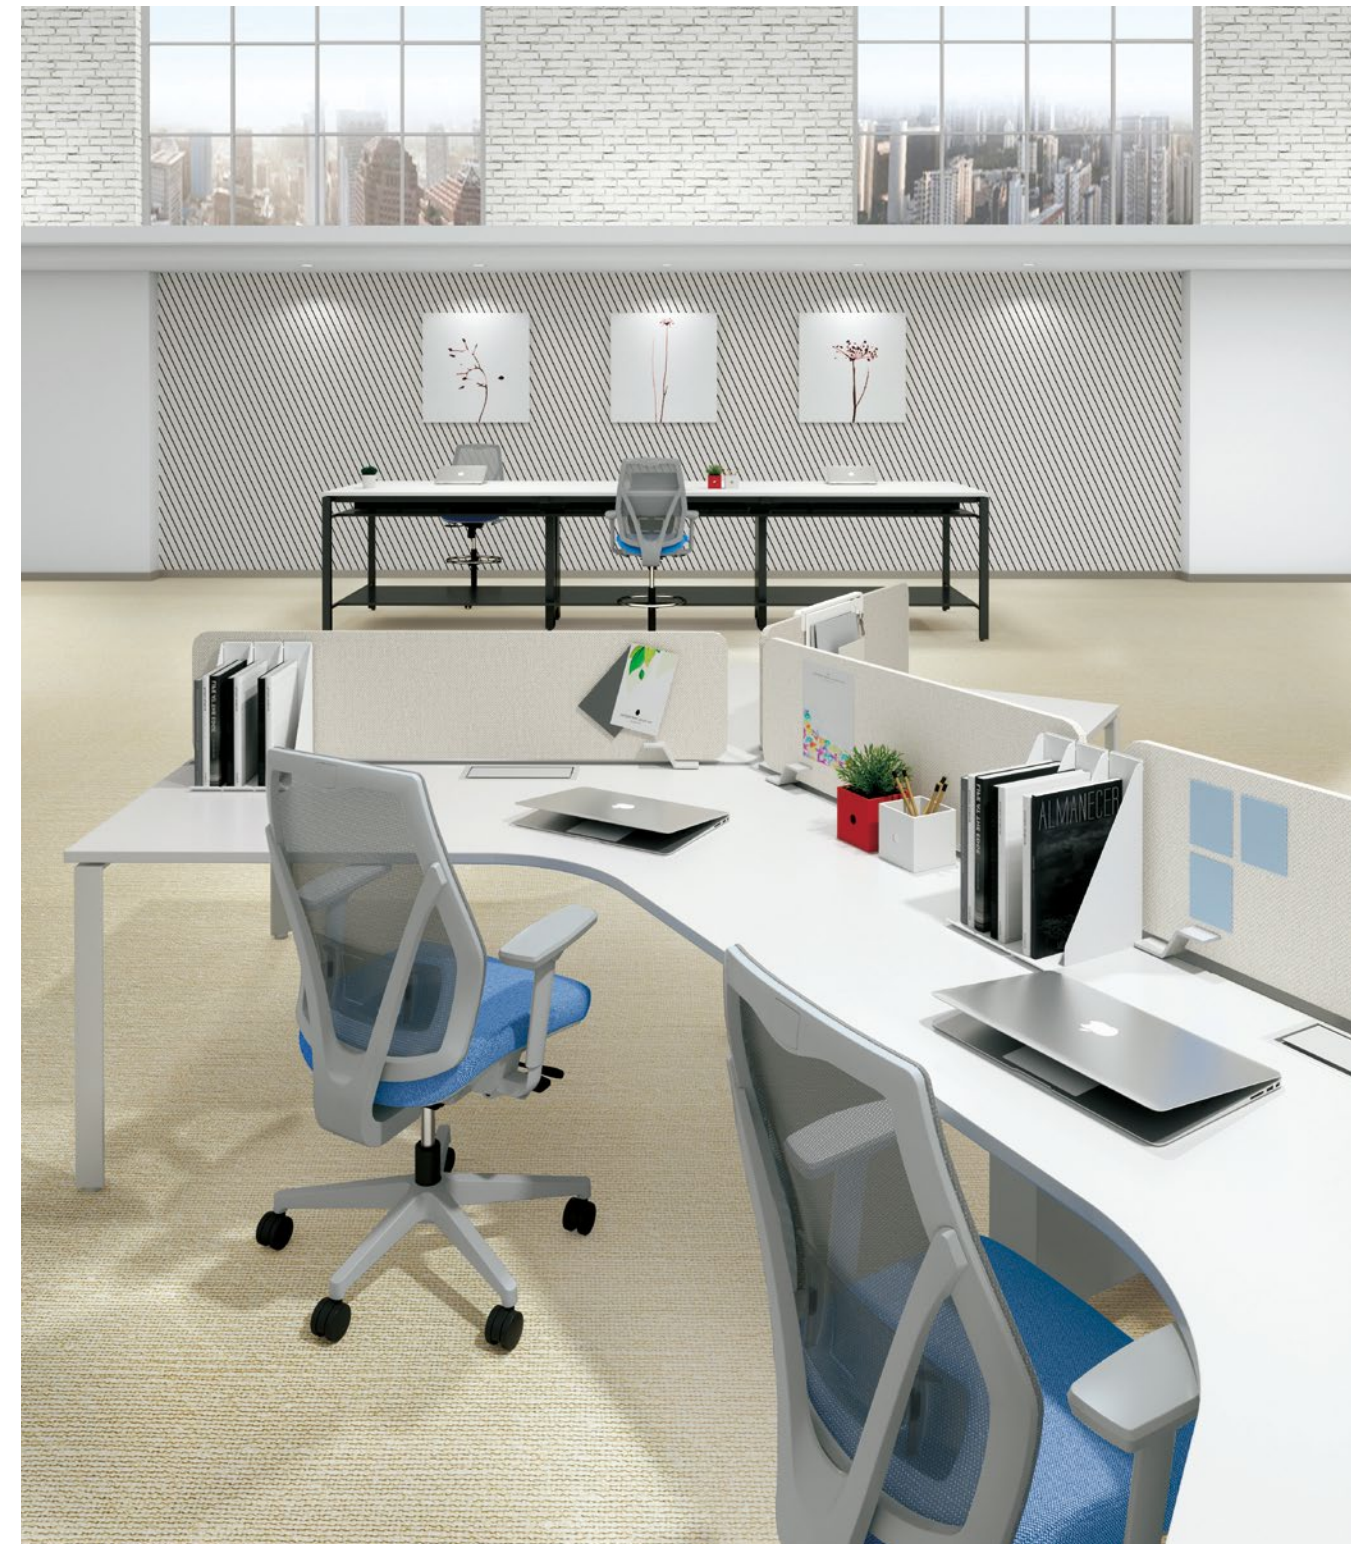

Front: Avail 120° bench - MFC and PVC edge: White Panel fabric: Cloud Seating mesh upholstery: Pillar
Seating upholstery: Chapter Frame finish: Grey Plastic base: Grey
Back: Avail Standing bench - MFC and PVC Plastic edge: White Seating mesh upholstery: Pillar
Seating upholstery: Chapter Frame finish: Grey Plastic base: Grey