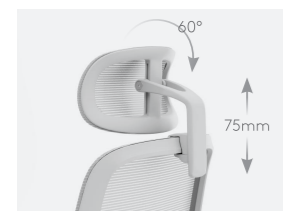

Ezee ensures everlasting comfort that promotes well-being at work, helping you feel your best throughout the day.

Ezee 座椅专为现今办公空间而设计，能有助团队轻松协作和互动沟通。Ezee 可与升降台搭配使用，能支持各种坐姿和工作模式，让员工充满活力、提升工作效率。

Ezee 确保久坐舒适，能增进工作中的幸福感，助您开启一天美好的工作心情。

ENDURANCE

Ezee: Energize Your Workspace
时尚活力 点缀空间

Product Highlight

产品特点

Comfortable Headrest
灵动舒适的头枕

Adjustable headrest relieves neck tension while finding the right level of comfort and support.
可调节头枕能为您提供合适的头部支撑和舒适度，有助疏解颈部承受的压力。

Adaptive Seat Depth
贴合人体的座椅深度

Seat depth allows the seat to be positioned either forward or backward at ease for long-term comfort.
座椅深度调节功能可让您轻松调节椅座前后滑动，让您保持久坐舒适。

Adjustable Seat Height
可调节座椅高度

With the Lock Synchronized Mechanism, you can find your ideal sitting position by shifting your seat up or down.
可按您的需求调节椅座升降，为您锁定舒适坐椅位置。

Ergonomic and efficient, the advanced synchronized tilting mechanism's design offers three different positions for easily realignment.
先进的同步倾仰机关符合人体工学的设计，可让您轻松调节及锁定三个不同的倾仰角度，操作简单。

Statement of Line

产品线

Armrest 扶手	Adjustable PU 2D 可调节 2D 扶手
Height 椅高	1040mm-1140mm (w/o Headrest 不带头枕)
	1140mm-1390mm (w Headrest 带头枕)
Depth 椅深	740mm
Width 椅阔	740mm
Seating Height 座高	400mm-500mm
Seating Depth 座深	430mm
Seating Width 座阔	470mm