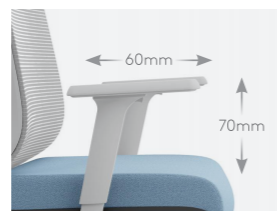

ENDURANCE

Ezee: Energize Your Workspace
时尚活力 点缀空间

Product Highlight

产品特点

Comfortable Headrest
灵动舒适的头枕

Adjustable headrest relieves neck tension while finding the right level of comfort and support.
可调节头枕能为您提供合适的头部支撑和舒适度，有助疏解颈部承受的压力。

Adaptive Seat Depth
贴合人体的座椅深度

Seat depth allows the seat to be positioned either forward or backward at ease for long-term comfort.
座椅深度调节功能可让您轻松调节椅座前后滑动，让您保持久坐舒适。

Adjustable Seat Height
可调节座椅高度

With the Lock Synchronized Mechanism, you can find your ideal sitting position by shifting your seat up or down.
可按您的需求调节椅座升降，为您锁定舒适坐椅位置。

Ergonomic and efficient, the advanced synchronized tilting mechanism's design offers three different positions for easily realignment.
先进的同步倾仰机关符合人体工学的设计，可让您轻松调节及锁定三个不同的倾仰角度，操作简单。

Statement of Line

产品线

Armrest 扶手	Adjustable PU 2D 可调节 2D 扶手
Height 椅高	1040mm-1140mm (w/o Headrest 不带头枕)
	1140mm-1390mm (w Headrest 带头枕)
Depth 椅深	740mm
Width 椅阔	740mm
Seating Height 座高	400mm-500mm
Seating Depth 座深	430mm
Seating Width 座阔	470mm