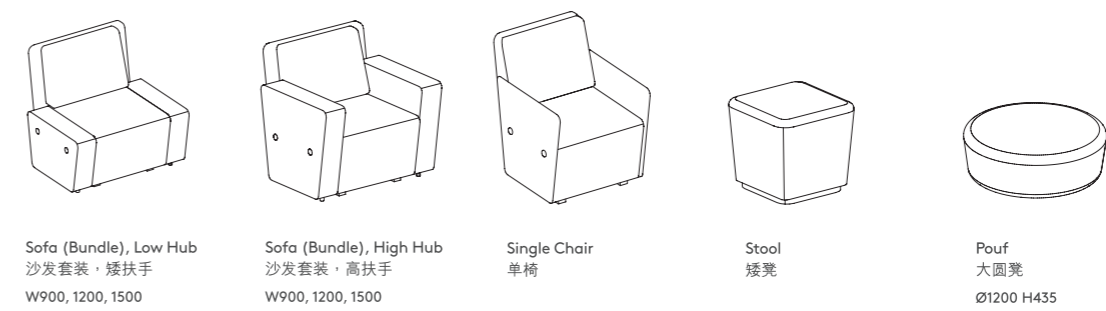

Octagonal Sofa
八角形沙发
W650 D7380 H1060
W1300 D1038 H1060

Statement of line 产品线

Meta Products 单品

Y-Sofa Chair
Y- 沙发椅

Y-Star Chair
Y- 四星椅

Y-Disc Chair
Y- 圆盘椅

X-Sofa Chair
X- 沙发椅

X-Star Chair
X- 四星椅

X-Disc Chair
X- 圆盘椅

Sofa (Bundle), Low Hub
沙发套装, 矮扶手
W900, 1200, 1500

Sofa (Bundle), High Hub
沙发套装, 高扶手
W900, 1200, 1500

Single Chair
单椅

Stool
矮凳

Pouf
大圆凳
Ø1200 H435

Lounge Seating 卡位沙发 (套装)

Basic
基本款
W960 D655 H1350
W1260 D655 H1350
W1560 D655 H1350