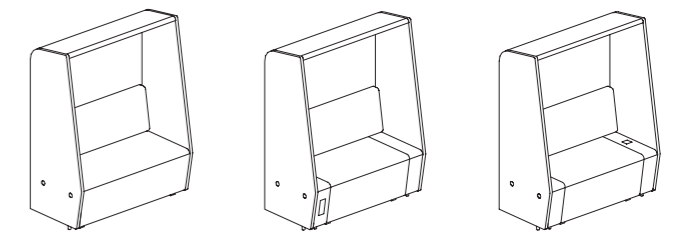

Cabin 独享舱 (套装)

Basic
基本款
W960 D655 H1600
W1260 D655 H1600
W1560 D655 H1600

Power
电源款
W960 D655 H1600
W1260 D655 H1600
W1560 D655 H1600

Music
音乐款
W960 D655 H1600
W1260 D655 H1600
W1560 D655 H1600