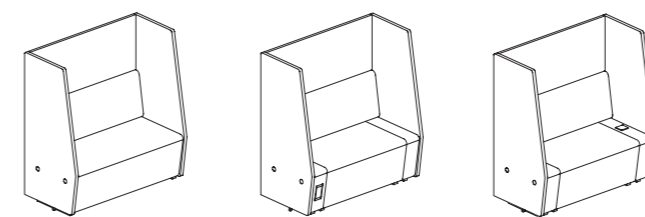

X-Disc Chair
X- 圆盘椅

Sofa (Bundle), Low Hub
沙发套装, 矮扶手
W900, 1200, 1500

Sofa (Bundle), High Hub
沙发套装, 高扶手
W900, 1200, 1500

Single Chair
单椅

Stool
矮凳

Pouf
大圆凳
Ø1200 H435

Lounge Seating 卡位沙发 (套装)

Basic
基本款
W960 D655 H1350
W1260 D655 H1350
W1560 D655 H1350