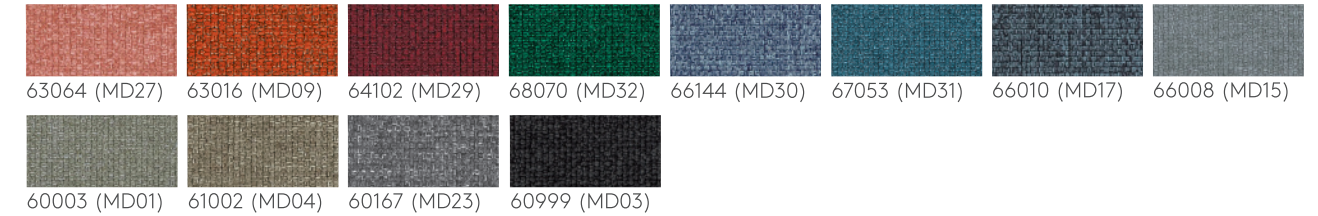

Remarks 备注:

Color variations may occur on soft copies or printed matters. Please refer to swatch cards or actual product samples for color selection. You're welcome to experience the product directly at our showroom.
颜色可能因电子档或印刷效果而出现差异, 当选择颜色时, 请参考色卡或真实样本。欢迎到各地展厅参观体验实物。
More material color options are available for selection. Please consult your sales representatives or dealers for more information.
备有更多物料颜色选择, 详情请向销售代表或经销商查询。

GREENGUARD GOLD Indoor Air Quality Certification
荣获GREENGUARD室内空气质量金级认证

ANSI/BIFMA x 5.1-2017 (R2022) Testing Standard
ANSI/BIFMA x 5.1-2017 (R2022) 测试标准