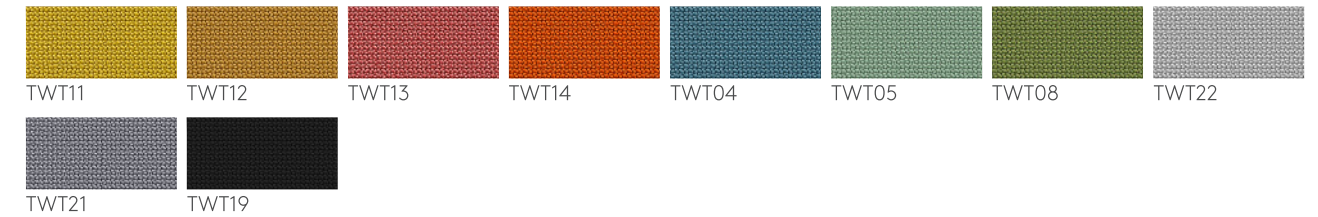

Leg Option 椅脚

Armrest Option 扶手

Material Option 物料选择

Back Mesh 椅背网布

Click

Frame 框架

Seat Fabric 座垫布料

Twist

Medley

Remarks 备注:

Color variations may occur on soft copies or printed matters. Please refer to swatch cards or actual product samples for color selection. You're welcome to experience the product directly at our showroom.
颜色可能因电子档或印刷效果而出现差异, 当选择颜色时, 请参考色卡或真实样本。欢迎到各地展厅参观体验实物。
More material color options are available for selection. Please consult your sales representatives or dealers for more information.
备有更多物料颜色选择, 详情请向销售代表或经销商查询。