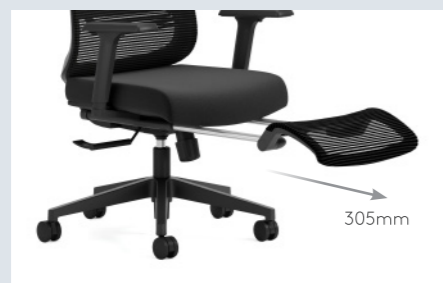

Ezee以匠心设计诠释舒适美学，为您开启一段悠然自得的休憩时光。精选柔软材质，搭配灵活可调的脚踏，让身心在每一次倚靠中得到放松。无论是工作还是办公小憩，Ezee都能为您带来不同的舒适体验。

Ezee Chair and Avail Go HAB
Ezee座椅及Avail Go共享升降台

ENERGETIC

Elevate Comfort with a Retractable Footrest

伸展脚踏 舒适加倍

The retractable footrest, combined with a wide-angle tilting mechanism, is meticulously designed to elevate comfort to the next level. By offering comprehensive support for the back and legs, it encourages the natural curvature of the spine while alleviating physical strain on the lower body. This innovative ergonomic seating design promotes flexible posture adjustments and ensures the utmost comfort, allowing for free stretching whether you're working or resting, that enhances relaxation and overall well-being.

可伸缩脚踏与「大角度倾仰」机关相结合，将舒适度提升到一个更高水平。通过贴合人体背部曲线的靠背和腿部支撑，有助保持脊椎的自然仰卧，同时减轻下半身因长时间坐姿带来的疲劳及压力。此外，这符合人体工学的座椅，能促使人体灵活活动，为工作或休憩时的伸展提供最佳的舒适度，焕发身心健康。

Adjustable length up to 305mm
伸缩长度达305毫米

Multi-angle adjustment
多角度调节

Seat depth allows the seat to be positioned either forward or backward at ease for long-term comfort.
座椅深度调节功能可让您轻松前后滑动座椅，让您保持久坐舒适。

Adjustable Seat Height
可调节座椅高度

With the Lock Synchronized Mechanism, you can find your ideal sitting position by shifting your seat up or down.
可按您的需求调节椅座升降，为您锁定舒适座椅位置。