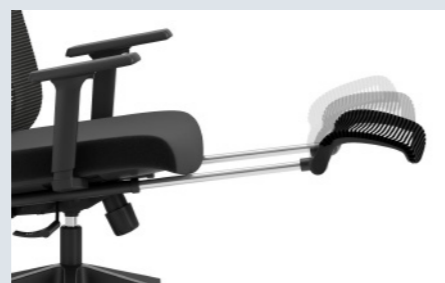

Ezee以匠心设计诠释舒适美学，为您开启一段悠然自得的休憩时光。精选柔软材质，搭配灵活可调的脚踏，让身心在每一次倚靠中得到放松。无论是工作还是办公小憩，Ezee都能为您带来不同的舒适体验。

Ezee Chair and Avail Go HAB
Ezee座椅及Avail Go共享升降台

ENERGETIC

Elevate Comfort with a Retractable Footrest

伸展脚踏 舒适加倍

The retractable footrest, combined with a wide-angle tilting mechanism, is meticulously designed to elevate comfort to the next level. By offering comprehensive support for the back and legs, it encourages the natural curvature of the spine while alleviating physical strain on the lower body. This innovative ergonomic seating design promotes flexible posture adjustments and ensures the utmost comfort, allowing for free stretching whether you're working or resting, that enhances relaxation and overall well-being.

可伸缩脚踏与「大角度倾仰」机关相结合，将舒适度提升到一个更高水平。通过贴合人体背部曲线的靠背和腿部支撑，有助保持脊椎的自然仰卧，同时减轻下半身因长时间坐姿带来的疲劳及压力。此外，这符合人体工学的座椅，能促使人体灵活活动，为工作或休憩时的伸展提供最佳的舒适度，焕发身心健康。

Adjustable length up to 305mm
伸缩长度达305毫米

Multi-angle adjustment
多角度调节

Seat depth allows the seat to be positioned either forward or backward at ease for long-term comfort.
座椅深度调节功能可让您轻松前后滑动座椅，让您保持久坐舒适。

Adjustable Seat Height
可调节座椅高度

With the Lock Synchronized Mechanism, you can find your ideal sitting position by shifting your seat up or down.
可按您的需求调节椅座升降，为您锁定舒适座椅位置。