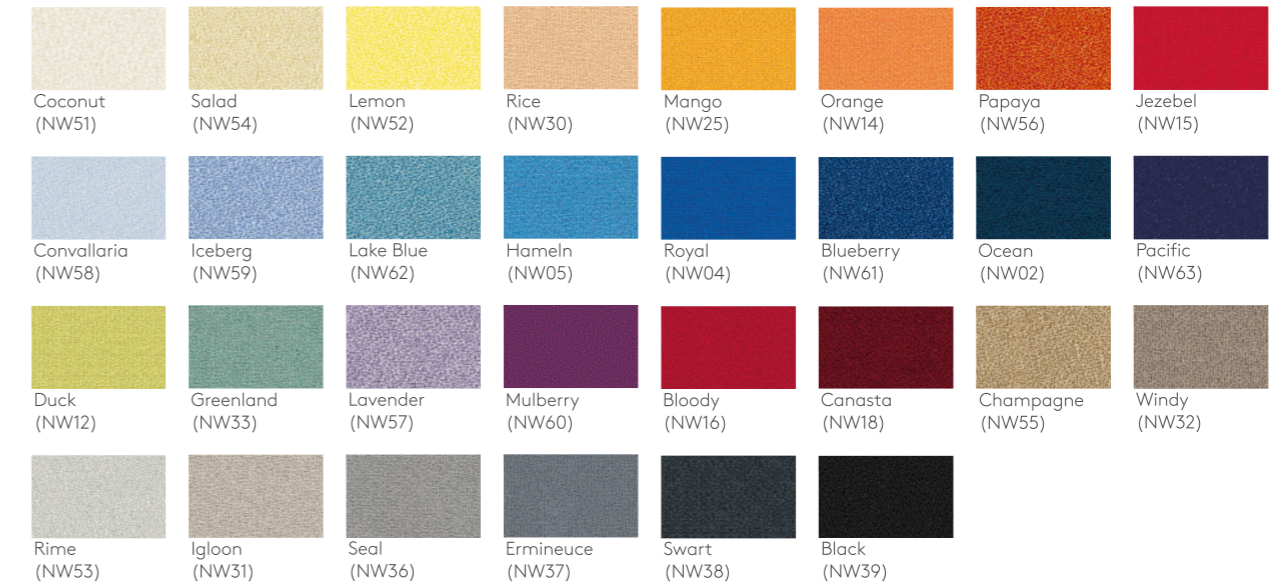

Material Option

物料选择

Back Mesh 椅背网布

Seat Fabric 座垫布料

New Win

Era

Medley

Scena